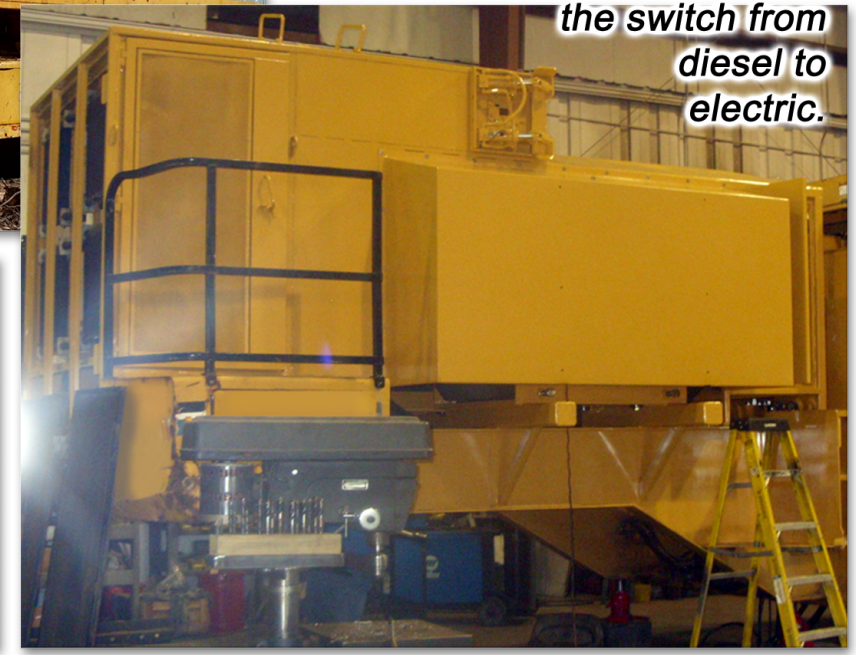

CW MILL EQUIPMENT CO., INC.
Sabetha, Kansas USA
Call **800.743.3491**/785.284.3454
Fax: 785.284.3601
Email: sales@dynahog.com
Web: www.dynahog.com