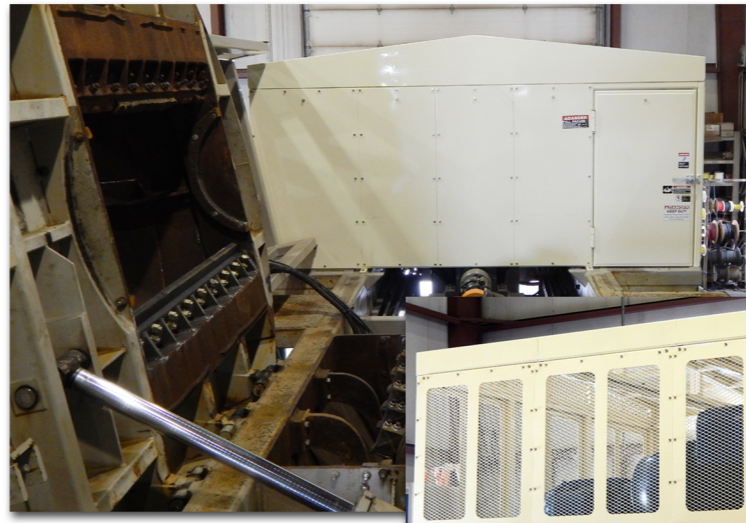

Call our Service Dept. 800-743-3491