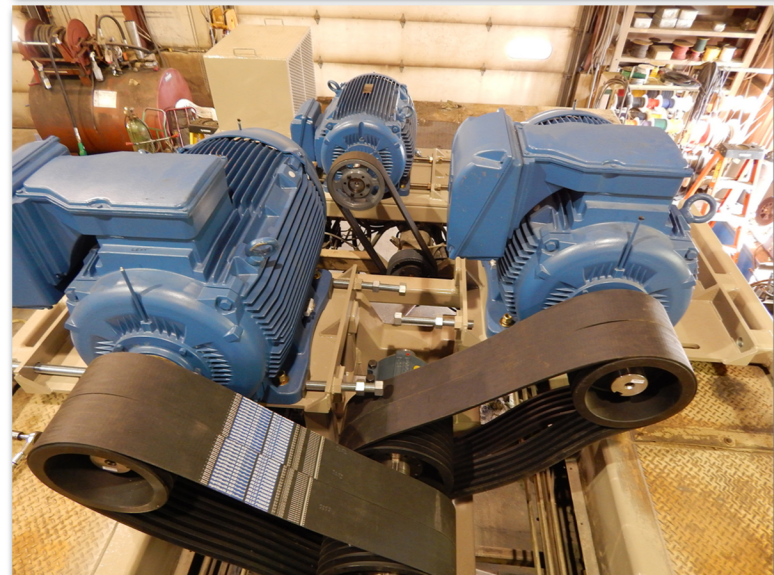

# Diesel HogZilla Tub Grinder Converted to Electric Power

**Diesel to Electric Power Conversion & Upgrades**

**Call our Service Dept. 800-743-3491**

**Retrofit & Reconfigure Your Grinder**

**Hooked up to Electrical Supply at the customers yard & Ready to Grind.**