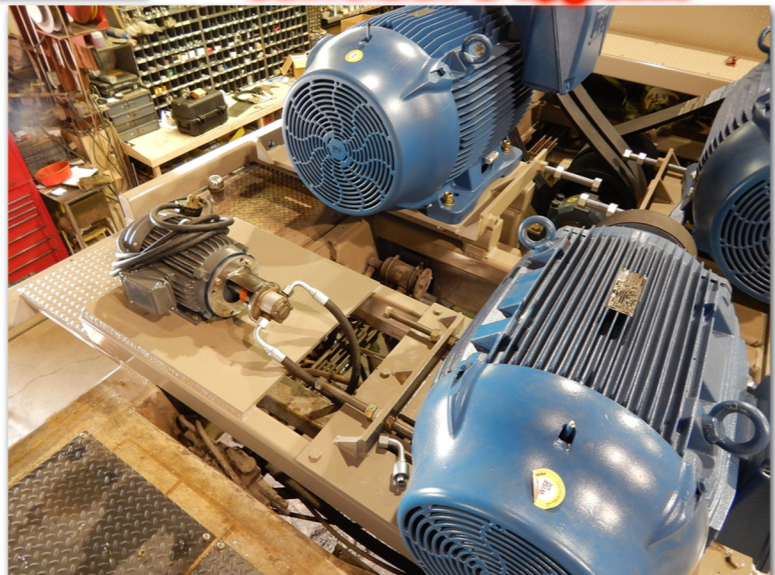

Diesel to Electric Power Conversion & Upgrades