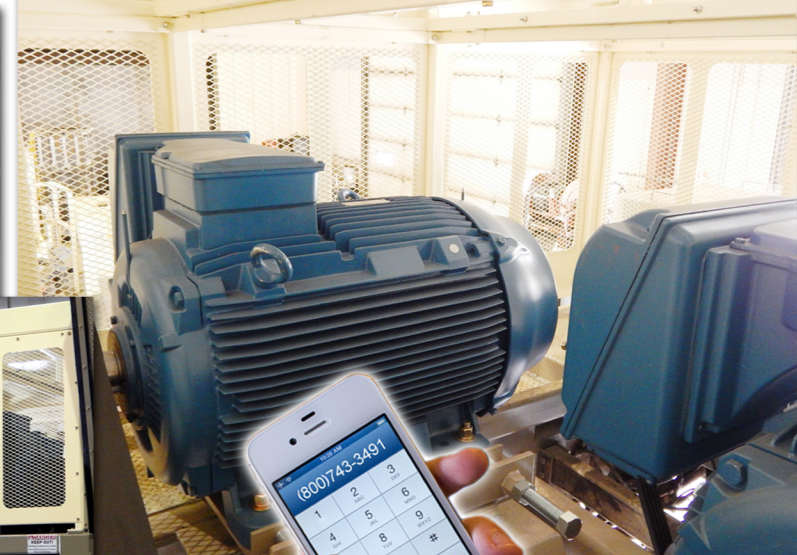

Call our Service Dept. 800-743-3491