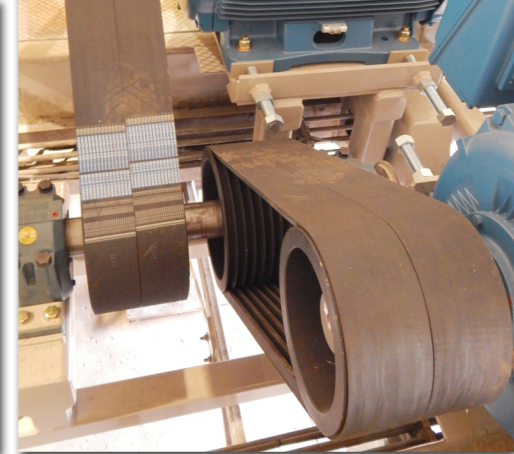

# Diesel HogZilla Tub Grinder Converted to Electric Power

**Diesel to Electric Power Conversion & Upgrades**

**Call our Service Dept. 800-743-3491**

**Retrofit & Reconfigure Your Grinder**

**Hooked up to Electrical Supply at the customers yard & Ready to Grind.**