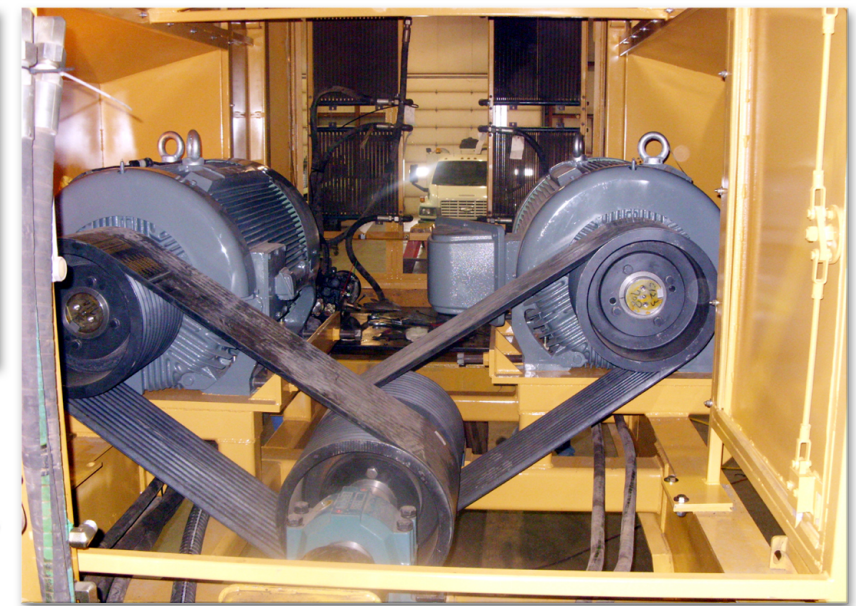

**Portable Diesel Horizontal Grinder Converted to Electric Stationary Tub Grinder**

**Diesel to Electric Power Conversions**

**800-743-3491**  
Call our Service Dept. Today

CW Technicians are experienced and knowledgeable of most grinder brands and models including tub grinders and horizontal end-feed grinders.

CW Technicians are experienced and knowledgeable of most grinder brands and models including tub grinders and horizontal end-feed grinders.

An Electric Grinder can provide significant savings. As diesel fuel continues to increase, electric powered grinders have become the grinder of choice for an increasing number of grinding professionals. Call & ask about the wide range of available options.

# Diesel to Electric Power Conversions

If you have access to sufficient electrical power you can save money by eliminating high diesel fuel costs.

Less Downtime & Less Maintenance when you make the switch from diesel to electric.